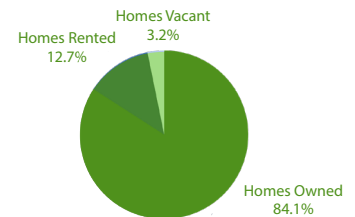

Argyle, Texas, is a small but vibrant town located in Denton County. It offers its citizens a great quality of life with access to excellent schools, plenty of shopping and dining options, and beautiful parks. The town also has an array of amenities and recreational activities for everyone to enjoy such as trails, golf courses, swimming pools, sports courts, and more. Residents can take part in a variety of community events like movie nights, concerts in the park, art walks, farmers markets, and more. With its friendly atmosphere and stunning natural beauty, Argyle makes it easy to see why it's a great place to live.

4,336
TOTAL POPULATION

MARRIED	SINGLE	HOUSEHOLD SIZE	MEDIAN AGE
73.00%	27.00%	2.54	52.8

HOUSING

MEDIAN HOME PRICE	\$711,600
NUMBER OF HOUSEHOLDS	1,767
MEDIAN HOME AGE	27
HOME APPRECIATION LAST 12 MONTHS	21.80%

ECONOMY

UNEMPLOYMENT	6%
FUTURE JOB GROWTH	50.00%
AVERAGE RESIDENT INCOME	\$149,219
MEDIAN HOUSEHOLD INCOME	\$188,913

WHITE	88.30 %
BLACK	1.40 %
ASIAN	4.80 %
NATIVE AMERICAN	0.00 %
OTHER	0.00 %
HISPANIC	5.40 %
TWO OR MORE RACES	3.50 %
HAWAIIAN, PACIFIC ISLANDER	0.00 %