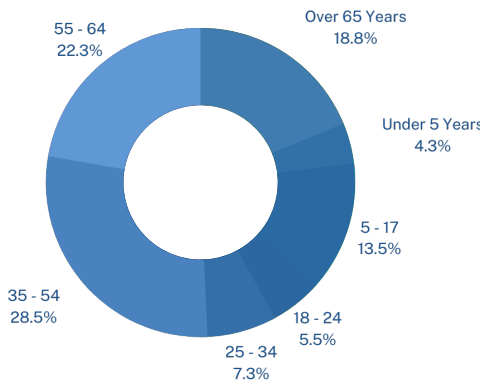

Argyle, Texas, is a small but vibrant town located in Denton County. It offers its citizens a great quality of life with access to excellent schools, plenty of shopping and dining options, and beautiful parks. The town also has an array of amenities and recreational activities for everyone to enjoy such as trails, golf courses, swimming pools, sports courts, and more. Residents can take part in a variety of community events like movie nights, concerts in the park, art walks, farmers markets, and more. With its friendly atmosphere and stunning natural beauty, Argyle makes it easy to see why it's a great place to live.

4,336
TOTAL POPULATION

MARRIED	SINGLE	HOUSEHOLD SIZE	MEDIAN AGE
73.00%	27.00%	2.54	52.8

HOUSING

MEDIAN HOME PRICE	\$711,600
NUMBER OF HOUSEHOLDS	1,767
MEDIAN HOME AGE	27
HOME APPRECIATION LAST 12 MONTHS	21.80%

ECONOMY

UNEMPLOYMENT	6%
FUTURE JOB GROWTH	50.00%
AVERAGE RESIDENT INCOME	\$149,219
MEDIAN HOUSEHOLD INCOME	\$188,913

WHITE	88.30 %
BLACK	1.40 %
ASIAN	4.80 %
NATIVE AMERICAN	0.00 %
OTHER	0.00 %
HISPANIC	5.40 %
TWO OR MORE RACES	3.50 %
HAWAIIAN, PACIFIC ISLANDER	0.00 %