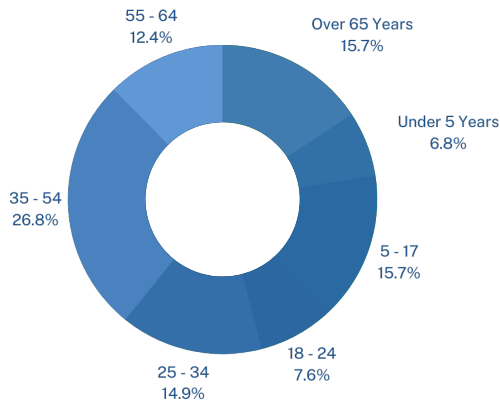

Bedford, Texas, is a vibrant community located in Tarrant County near Dallas-Fort Worth. Home to several parks and recreational areas, Bedford offers its residents plenty of outdoor resources perfect for activities like fishing. The city also features numerous restaurants, unique shops, and other amenities that make living here so enjoyable. Whether you're looking for suburban peace and quiet or just want easy access to nearby attractions — Bedford has something for everyone!

49,576
TOTAL POPULATION

MARRIED 49.90% **SINGLE** 50.10% **HOUSEHOLD SIZE** 2.43 **MEDIAN AGE** 38

HOUSING

MEDIAN HOME PRICE \$348,300
NUMBER OF HOUSEHOLDS 21,385
MEDIAN HOME AGE 38
HOME APPRECIATION LAST 12 MONTHS 21.80%

ECONOMY

UNEMPLOYMENT 7%
FUTURE JOB GROWTH 37.30%
AVERAGE RESIDENT INCOME \$76,409
MEDIAN HOUSEHOLD INCOME \$93,409

WHITE 60.50 %
BLACK 12.80 %
ASIAN 6.20 %
NATIVE AMERICAN 0.30 %
OTHER 0.20 %
HISPANIC 15.90 %
TWO OR MORE RACES 3.30 %
HAWAIIAN, PACIFIC ISLANDER 0.70 %