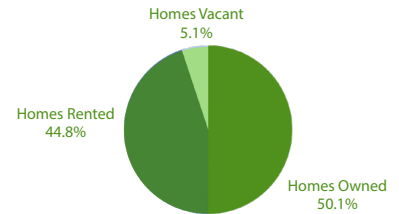

Bedford, Texas, is a vibrant community located in Tarrant County near Dallas-Fort Worth. Home to several parks and recreational areas, Bedford offers its residents plenty of outdoor resources perfect for activities like fishing. The city also features numerous restaurants, unique shops, and other amenities that make living here so enjoyable. Whether you're looking for suburban peace and quiet or just want easy access to nearby attractions — Bedford has something for everyone!

49,576
TOTAL POPULATION

MARRIED 49.90% **SINGLE** 50.10% **HOUSEHOLD SIZE** 2.43 **MEDIAN AGE** 38

HOUSING

MEDIAN HOME PRICE \$348,300
NUMBER OF HOUSEHOLDS 21,385
MEDIAN HOME AGE 38
HOME APPRECIATION LAST 12 MONTHS 21.80%

ECONOMY

UNEMPLOYMENT 7%
FUTURE JOB GROWTH 37.30%
AVERAGE RESIDENT INCOME \$76,409
MEDIAN HOUSEHOLD INCOME \$93,409

WHITE 60.50 %
BLACK 12.80 %
ASIAN 6.20 %
NATIVE AMERICAN 0.30 %
OTHER 0.20 %
HISPANIC 15.90 %
TWO OR MORE RACES 3.30 %
HAWAIIAN, PACIFIC ISLANDER 0.70 %