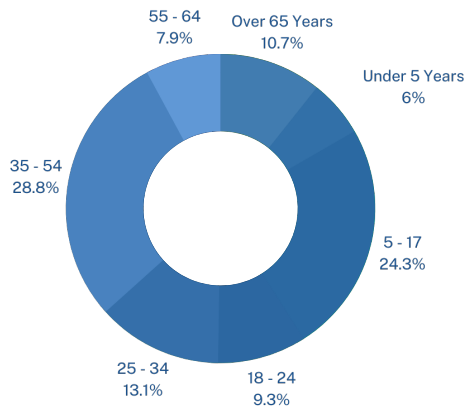

Crowley, Texas, is located in Tarrant County, nestled in between Fort Worth and Burleson. This family-friendly city provides its residents with plenty of amenities such as schools, parks, and libraries that they can use for leisure or educational purposes.

17,977
TOTAL POPULATION

MARRIED 50.20% **SINGLE** 49.80% **HOUSEHOLD SIZE** 3.25 **MEDIAN AGE** 31.9

WHITE	63.10 %
BLACK	14.60 %
ASIAN	1.10 %
NATIVE AMERICAN	0.50 %
OTHER	0.00 %
HISPANIC	18.30 %
TWO OR MORE RACES	2.40 %
HAWAIIAN, PACIFIC ISLANDER	0.00 %