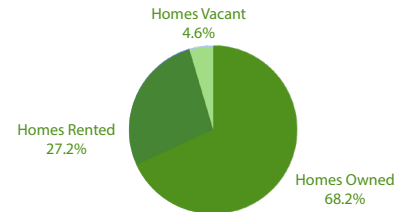

17,977
TOTAL POPULATION

MARRIED 50.20% **SINGLE** 49.80% **HOUSEHOLD SIZE** 3.25 **MEDIAN AGE** 31.9

WHITE	63.10 %
BLACK	14.60 %
ASIAN	1.10 %
NATIVE AMERICAN	0.50 %
OTHER	0.00 %
HISPANIC	18.30 %
TWO OR MORE RACES	2.40 %
HAWAIIAN, PACIFIC ISLANDER	0.00 %

HOUSING

MEDIAN HOME PRICE	\$278,800
NUMBER OF HOUSEHOLDS	5,123
MEDIAN HOME AGE	20
HOME APPRECIATION LAST 12 MONTHS	21.80%

ECONOMY

UNEMPLOYMENT	7%
FUTURE JOB GROWTH	40.00%
AVERAGE RESIDENT INCOME	\$79,000
MEDIAN HOUSEHOLD INCOME	\$81,167