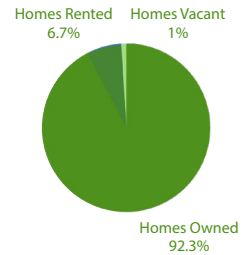

Highland Village is an affluent city located in Denton County, Texas. This small town offers visitors a variety of activities from shopping at the Shops at Highland Village to exploring the many trails that surround Lake Lewisville. The area also has a thriving art scene with local galleries and performances at the MCL Grand Theatre as well as plenty of outdoor activities for locals and visitors alike such as biking on one of the many trails or fishing on Lake Lewisville.

15,769
TOTAL POPULATION

MARRIED 70.30% **SINGLE** 29.70% **HOUSEHOLD SIZE** 3.02 **MEDIAN AGE** 37.4

HOUSING

MEDIAN HOME PRICE \$572,500
NUMBER OF HOUSEHOLDS 5,472
MEDIAN HOME AGE 27
HOME APPRECIATION LAST 12 MONTHS 15.70%

ECONOMY

UNEMPLOYMENT 6%
FUTURE JOB GROWTH 50.00%
AVERAGE RESIDENT INCOME \$141,786
MEDIAN HOUSEHOLD INCOME \$149,008

WHITE 84.80 %
BLACK 1.80 %
ASIAN 3.70 %
NATIVE AMERICAN 0.50 %
OTHER 0.20 %
HISPANIC 7.20 %
TWO OR MORE RACES 1.80 %
HAWAIIAN, PACIFIC ISLANDER 0.00 %