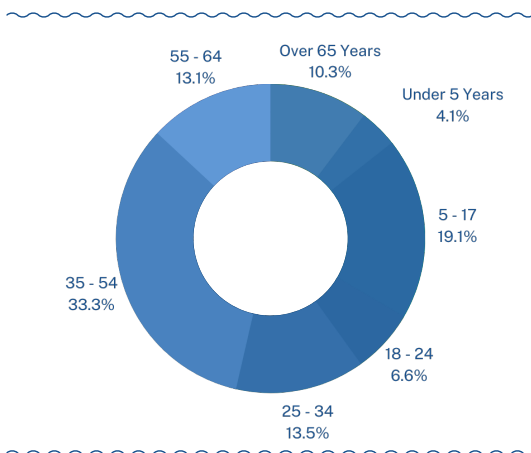

Highland Village is an affluent city located in Denton County, Texas. This small town offers visitors a variety of activities from shopping at the Shops at Highland Village to exploring the many trails that surround Lake Lewisville. The area also has a thriving art scene with local galleries and performances at the MCL Grand Theatre as well as plenty of outdoor activities for locals and visitors alike such as biking on one of the many trails or fishing on Lake Lewisville.

15,769
TOTAL POPULATION

MARRIED 70.30% **SINGLE** 29.70% **HOUSEHOLD SIZE** 3.02 **MEDIAN AGE** 37.4

HOUSING

MEDIAN HOME PRICE \$572,500
NUMBER OF HOUSEHOLDS 5,472
MEDIAN HOME AGE 27
HOME APPRECIATION LAST 12 MONTHS 15.70%

ECONOMY

UNEMPLOYMENT 6%
FUTURE JOB GROWTH 50.00%
AVERAGE RESIDENT INCOME \$141,786
MEDIAN HOUSEHOLD INCOME \$149,008

WHITE 84.80 %
BLACK 1.80 %
ASIAN 3.70 %
NATIVE AMERICAN 0.50 %
OTHER 0.20 %
HISPANIC 7.20 %
TWO OR MORE RACES 1.80 %
HAWAIIAN, PACIFIC ISLANDER 0.00 %