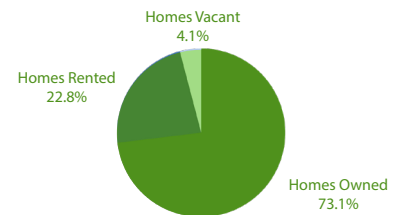

Rockwall, Texas, has become a popular destination among locals and visitors alike with iconic attractions like Rockwall Harbor which includes shopping options along the Shore Line Trail with incredible views of Lake Ray Hubbard.

46,150
TOTAL POPULATION

MARRIED 60.10% **SINGLE** 39.90% **HOUSEHOLD SIZE** 2.79 **MEDIAN AGE** 37.4

WHITE 72.80 %
BLACK 5.90 %
ASIAN 3.00 %
NATIVE AMERICAN 0.30 %
OTHER 0.00 %
HISPANIC 16.50 %
TWO OR MORE RACES 1.60 %
HAWAIIAN, PACIFIC ISLANDER 0.00 %

HOUSING

MEDIAN HOME PRICE \$442,400
NUMBER OF HOUSEHOLDS 16,328
MEDIAN HOME AGE 18
HOME APPRECIATION LAST 12 MONTHS 15.70%

ECONOMY

UNEMPLOYMENT 6%
FUTURE JOB GROWTH 47.70%
AVERAGE RESIDENT INCOME \$92,665
MEDIAN HOUSEHOLD INCOME \$105,025