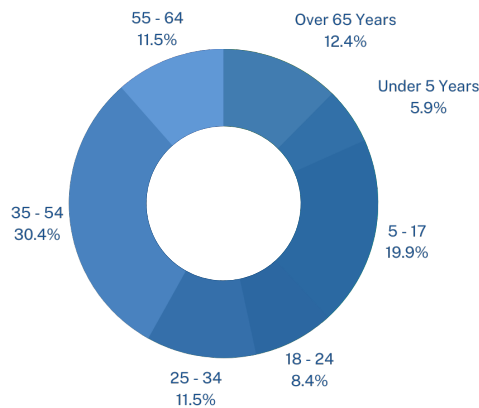

Rockwall, Texas, has become a popular destination among locals and visitors alike with iconic attractions like Rockwall Harbor which includes shopping options along the Shore Line Trail with incredible views of Lake Ray Hubbard.

46,150
TOTAL POPULATION

MARRIED 60.10% **SINGLE** 39.90% **HOUSEHOLD SIZE** 2.79 **MEDIAN AGE** 37.4

WHITE 72.80 %
BLACK 5.90 %
ASIAN 3.00 %
NATIVE AMERICAN 0.30 %
OTHER 0.00 %
HISPANIC 16.50 %
TWO OR MORE RACES 1.60 %
HAWAIIAN, PACIFIC ISLANDER 0.00 %

HOUSING

MEDIAN HOME PRICE \$442,400
NUMBER OF HOUSEHOLDS 16,328
MEDIAN HOME AGE 18
HOME APPRECIATION LAST 12 MONTHS 15.70%

ECONOMY

UNEMPLOYMENT 6%
FUTURE JOB GROWTH 47.70%
AVERAGE RESIDENT INCOME \$92,665
MEDIAN HOUSEHOLD INCOME \$105,025