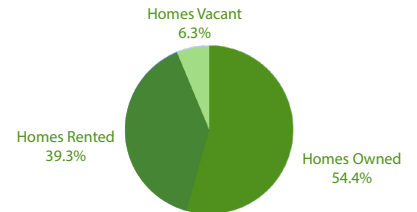

Waxahachie, Texas, is a vibrant community located south of Dallas and within Ellis County. With 18+ parks and an adorable downtown area complete with local coffee shops, Waxahachie gives residents and tourists plenty of opportunities to gather and experience entertainment, both indoors and outdoors.

39,815
TOTAL POPULATION

MARRIED 52.00% **SINGLE** 48.00% **HOUSEHOLD SIZE** 2.83 **MEDIAN AGE** 31.5

WHITE	57.70 %
BLACK	13.20 %
ASIAN	1.00 %
NATIVE AMERICAN	0.10 %
OTHER	0.30 %
HISPANIC	25.70 %
TWO OR MORE RACES	2.00 %
HAWAIIAN, PACIFIC ISLANDER	0.00 %

HOUSING

MEDIAN HOME PRICE	\$326,700
NUMBER OF HOUSEHOLDS	13,151
MEDIAN HOME AGE	24
HOME APPRECIATION LAST 12 MONTHS	23.50%

ECONOMY

UNEMPLOYMENT	6%
FUTURE JOB GROWTH	48.50%
AVERAGE RESIDENT INCOME	\$74,789
MEDIAN HOUSEHOLD INCOME	\$83,726