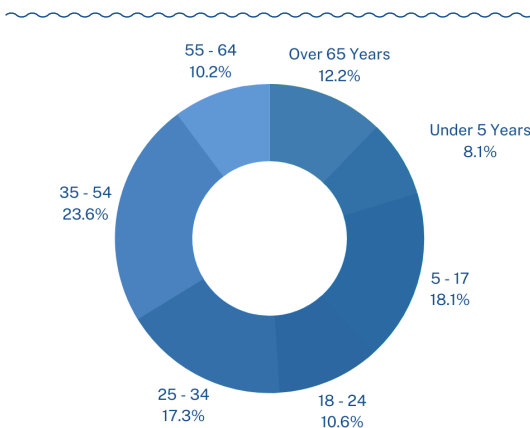

Waxahachie, Texas, is a vibrant community located south of Dallas and within Ellis County. With 18+ parks and an adorable downtown area complete with local coffee shops, Waxahachie gives residents and tourists plenty of opportunities to gather and experience entertainment, both indoors and outdoors.

39,815
TOTAL POPULATION

MARRIED 52.00% **SINGLE** 48.00% **HOUSEHOLD SIZE** 2.83 **MEDIAN AGE** 31.5

WHITE	57.70 %
BLACK	13.20 %
ASIAN	1.00 %
NATIVE AMERICAN	0.10 %
OTHER	0.30 %
HISPANIC	25.70 %
TWO OR MORE RACES	2.00 %
HAWAIIAN, PACIFIC ISLANDER	0.00 %