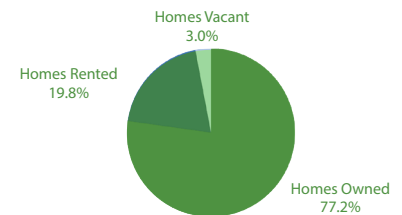

Corinth is an incorporated city located in Denton County, Texas, featuring plenty of attractions such as exploring its multiple parks perfect for enjoying a picnic or taking part in various sports activities. Plus, nearby Hickory Creek offers amazing views great for outdoor activities! Additionally, there are numerous locally owned stores and eateries providing unique items and delicious cuisine ideal for any budget during their stay here!

**22,216**  
TOTAL POPULATION

**MARRIED** 64.90%    **SINGLE** 35.10%    **HOUSEHOLD SIZE** 2.87    **MEDIAN AGE** 39.4

## ECONOMY

**UNEMPLOYMENT** 6%  
**FUTURE JOB GROWTH** 50.00%  
**AVERAGE RESIDENT INCOME** \$109,922  
**MEDIAN HOUSEHOLD INCOME** \$127,656

**WHITE** 73.60 %  
**BLACK** 5.80 %  
**ASIAN** 2.20 %  
**NATIVE AMERICAN** 0.00 %  
**OTHER** 0.00 %  
**HISPANIC** 14.80 %  
**TWO OR MORE RACES** 3.70 %  
**HAWAIIAN, PACIFIC ISLANDER** 0.00 %