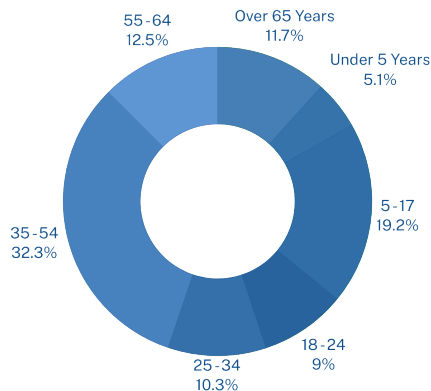

Corinth is an incorporated city located in Denton County, Texas, featuring plenty of attractions such as exploring its multiple parks perfect for enjoying a picnic or taking part in various sports activities. Plus, nearby Hickory Creek offers amazing views great for outdoor activities! Additionally, there are numerous locally owned stores and eateries providing unique items and delicious cuisine ideal for any budget during their stay here!

**22,216**  
TOTAL POPULATION

**MARRIED** 64.90%    **SINGLE** 35.10%    **HOUSEHOLD SIZE** 2.87    **MEDIAN AGE** 39.4

## ECONOMY

**UNEMPLOYMENT** 6%  
**FUTURE JOB GROWTH** 50.00%  
**AVERAGE RESIDENT INCOME** \$109,922  
**MEDIAN HOUSEHOLD INCOME** \$127,656

**WHITE** 73.60 %  
**BLACK** 5.80 %  
**ASIAN** 2.20 %  
**NATIVE AMERICAN** 0.00 %  
**OTHER** 0.00 %  
**HISPANIC** 14.80 %  
**TWO OR MORE RACES** 3.70 %  
**HAWAIIAN, PACIFIC ISLANDER** 0.00 %

## CRIME

Ranked on a scale of 1 (low crime) to 100 (high crime)

Violent Crime | 9.3 | US Average | 21.8

Property Crime | 22.7 | US Average | 35.4