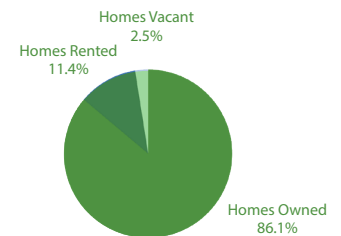

Melissa, Texas, is located in Collin county boasting a population of close to 13,000 people. This small city offers visitors plenty of parks & trails to explore, while also taking advantage of nearby shopping plazas full of stores and eateries for all to enjoy!

13,671
TOTAL POPULATION

MARRIED 65.80% **SINGLE** 34.20% **HOUSEHOLD SIZE** 3.28 **MEDIAN AGE** 36.5

HOUSING

MEDIAN HOME PRICE \$442,400
NUMBER OF HOUSEHOLDS 4,164
MEDIAN HOME AGE 9
HOME APPRECIATION LAST 12 MONTHS 23.00%

ECONOMY

UNEMPLOYMENT 6%
FUTURE JOB GROWTH 48.60%
AVERAGE RESIDENT INCOME \$33,535
MEDIAN HOUSEHOLD INCOME \$127,391

WHITE 69.90 %
BLACK 10.00 %
ASIAN 5.20 %
NATIVE AMERICAN 0.00 %
OTHER 0.10 %
HISPANIC 11.30 %
TWO OR MORE RACES 3.40 %
HAWAIIAN, PACIFIC ISLANDER 0.00 %