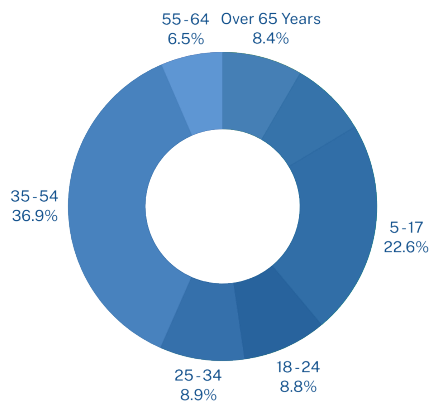

Melissa, Texas, is located in Collin county boasting a population of close to 13,000 people. This small city offers visitors plenty of parks & trails to explore, while also taking advantage of nearby shopping plazas full of stores and eateries for all to enjoy!

13,671
TOTAL POPULATION

MARRIED 65.80% **SINGLE** 34.20% **HOUSEHOLD SIZE** 3.28 **MEDIAN AGE** 36.5

HOUSING

MEDIAN HOME PRICE \$442,400
NUMBER OF HOUSEHOLDS 4,164
MEDIAN HOME AGE 9
HOME APPRECIATION LAST 12 MONTHS 23.00%

ECONOMY

UNEMPLOYMENT 6%
FUTURE JOB GROWTH 48.60%
AVERAGE RESIDENT INCOME \$33,535
MEDIAN HOUSEHOLD INCOME \$127,391

WHITE 69.90 %
BLACK 10.00 %
ASIAN 5.20 %
NATIVE AMERICAN 0.00 %
OTHER 0.10 %
HISPANIC 11.30 %
TWO OR MORE RACES 3.40 %
HAWAIIAN, PACIFIC ISLANDER 0.00 %