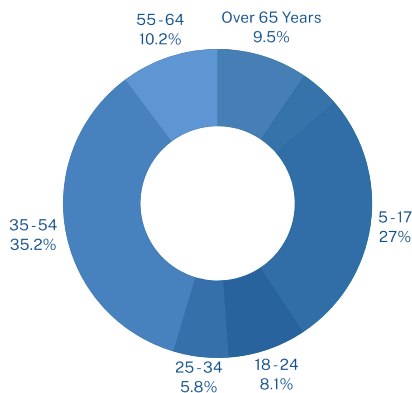

Murphy, Texas, is an unincorporated community sitting within Collin County, Texas, with plenty of things to do perfect for those looking to enjoy some family friendly fun! Additionally, there are several locally owned stores and eateries providing unique items or delicious cuisine great for any budget!

20,655
TOTAL POPULATION

MARRIED 64.60% **SINGLE** 35.40% **HOUSEHOLD SIZE** 3.60 **MEDIAN AGE** 39.6

HOUSING

MEDIAN HOME PRICE \$562,300
NUMBER OF HOUSEHOLDS 5,731
MEDIAN HOME AGE 17
HOME APPRECIATION LAST 12 MONTHS 23.40%

ECONOMY

UNEMPLOYMENT 6%
FUTURE JOB GROWTH 48.60%
AVERAGE RESIDENT INCOME \$37,726
MEDIAN HOUSEHOLD INCOME \$147,257

WHITE 51.50 %
BLACK 11.60 %
ASIAN 28.50 %
NATIVE AMERICAN 0.50 %
OTHER 0.00 %
HISPANIC 5.60 %
TWO OR MORE RACES 2.30 %
HAWAIIAN, PACIFIC ISLANDER 0.00 %