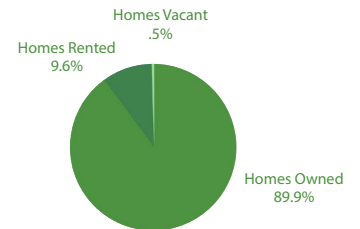

20,655
TOTAL POPULATION

MARRIED 64.60% **SINGLE** 35.40% **HOUSEHOLD SIZE** 3.60 **MEDIAN AGE** 39.6

HOUSING

MEDIAN HOME PRICE \$562,300
NUMBER OF HOUSEHOLDS 5,731
MEDIAN HOME AGE 17
HOME APPRECIATION LAST 12 MONTHS 23.40%

ECONOMY

UNEMPLOYMENT 6%
FUTURE JOB GROWTH 48.60%
AVERAGE RESIDENT INCOME \$37,726
MEDIAN HOUSEHOLD INCOME \$147,257

WHITE 51.50 %
BLACK 11.60 %
ASIAN 28.50 %
NATIVE AMERICAN 0.50 %
OTHER 0.00 %
HISPANIC 5.60 %
TWO OR MORE RACES 2.30 %
HAWAIIAN, PACIFIC ISLANDER 0.00 %