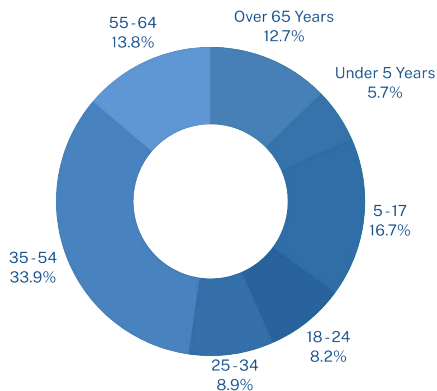

Sachse, Texas, is a vibrant city located in Collin County and known for its beautiful parks and outdoor recreation opportunities. It offers plenty of things to do and visitors can also explore local attractions or shop at nearby malls such as Firewheel Town Center. With easy access to cities like Garland and Dallas, Sachse makes an ideal destination for visitors seeking an unforgettable experience close to urban amenities.

26,797
TOTAL POPULATION

MARRIED	SINGLE	HOUSEHOLD SIZE	MEDIAN AGE
63.10%	36.90%	2.87	42.1

HOUSING

MEDIAN HOME PRICE	\$422,200
NUMBER OF HOUSEHOLDS	9,325
MEDIAN HOME AGE	18
HOME APPRECIATION LAST 12 MONTHS	23.40%

ECONOMY

UNEMPLOYMENT	7%
FUTURE JOB GROWTH	43.80%
AVERAGE RESIDENT INCOME	\$34,196
MEDIAN HOUSEHOLD INCOME	\$114,593

WHITE	56.90 %
BLACK	11.80 %
ASIAN	18.20 %
NATIVE AMERICAN	0.80 %
OTHER	0.10 %
HISPANIC	8.40 %
TWO OR MORE RACES	3.80 %
HAWAIIAN, PACIFIC ISLANDER	0.00 %