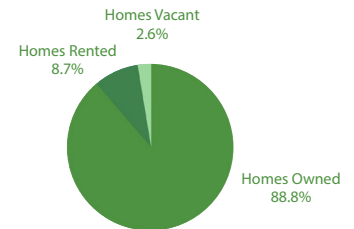

26,797
TOTAL POPULATION

MARRIED	SINGLE	HOUSEHOLD SIZE	MEDIAN AGE
63.10%	36.90%	2.87	42.1

HOUSING

MEDIAN HOME PRICE	\$422,200
NUMBER OF HOUSEHOLDS	9,325
MEDIAN HOME AGE	18
HOME APPRECIATION LAST 12 MONTHS	23.40%

ECONOMY

UNEMPLOYMENT	7%
FUTURE JOB GROWTH	43.80%
AVERAGE RESIDENT INCOME	\$34,196
MEDIAN HOUSEHOLD INCOME	\$114,593

WHITE	56.90 %
BLACK	11.80 %
ASIAN	18.20 %
NATIVE AMERICAN	0.80 %
OTHER	0.10 %
HISPANIC	8.40 %
TWO OR MORE RACES	3.80 %
HAWAIIAN, PACIFIC ISLANDER	0.00 %