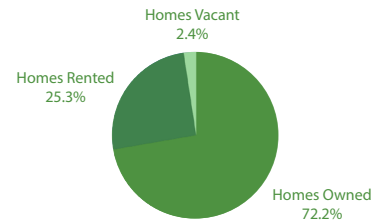

55,426
TOTAL POPULATION

MARRIED 57.20% **SINGLE** 42.80% **HOUSEHOLD SIZE** 3.12 **MEDIAN AGE** 34.4

HOUSING

MEDIAN HOME PRICE \$392,600
NUMBER OF HOUSEHOLDS 17,710
MEDIAN HOME AGE 16
HOME APPRECIATION LAST 12 MONTHS 23.40%

ECONOMY

UNEMPLOYMENT 5%
FUTURE JOB GROWTH 47.30%
AVERAGE RESIDENT INCOME \$28,869
MEDIAN HOUSEHOLD INCOME \$98,994

WHITE 54.20%
BLACK 13.00%
ASIAN 8.30%
NATIVE AMERICAN 0.20%
OTHER 0.50%
HISPANIC 19.20%
TWO OR MORE RACES 4.60%
HAWAIIAN, PACIFIC ISLANDER 0.00%