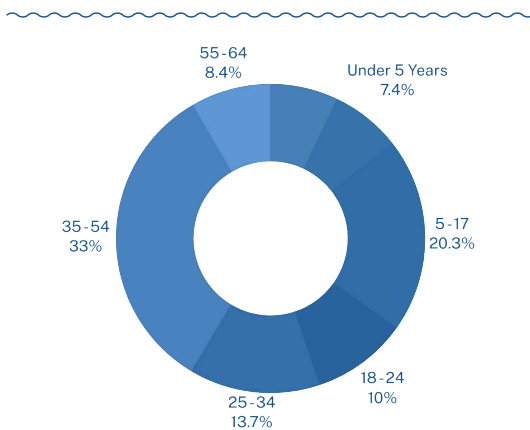

55,426
TOTAL POPULATION

MARRIED 57.20% **SINGLE** 42.80% **HOUSEHOLD SIZE** 3.12 **MEDIAN AGE** 34.4

HOUSING

MEDIAN HOME PRICE \$392,600
NUMBER OF HOUSEHOLDS 17,710
MEDIAN HOME AGE 16
HOME APPRECIATION LAST 12 MONTHS 23.40%

ECONOMY

UNEMPLOYMENT 5%
FUTURE JOB GROWTH 47.30%
AVERAGE RESIDENT INCOME \$28,869
MEDIAN HOUSEHOLD INCOME \$98,994

WHITE 54.20%
BLACK 13.00%
ASIAN 8.30%
NATIVE AMERICAN 0.20%
OTHER 0.50%
HISPANIC 19.20%
TWO OR MORE RACES 4.60%
HAWAIIAN, PACIFIC ISLANDER 0.00%