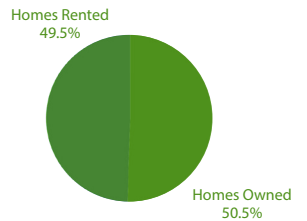

<b>MARRIED</b>	<b>SINGLE</b>	<b>HOUSEHOLD SIZE</b>	<b>MEDIAN AGE</b>
49.90%	50.10%	2.90	33.8

## ECONOMY

<b>UNEMPLOYMENT</b>	6.6%
<b>FUTURE JOB GROWTH</b>	37.4%
<b>AVERAGE RESIDENT INCOME</b>	\$23,734
<b>MEDIAN HOUSEHOLD INCOME</b>	\$54,099

<b>WHITE</b>	35.60 %
<b>BLACK</b>	5.90 %
<b>ASIAN</b>	9.00 %
<b>NATIVE AMERICAN</b>	0.00 %
<b>OTHER</b>	0.20 %
<b>HISPANIC</b>	47.00 %
<b>TWO OR MORE RACES</b>	1.70 %
<b>HAWAIIAN, PACIFIC ISLANDER</b>	0.80 %