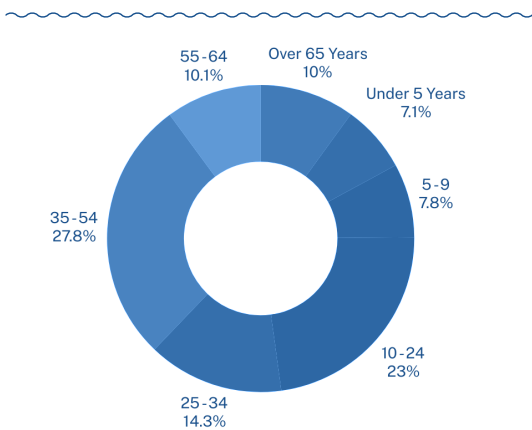

ECONOMY

UNEMPLOYMENT	6.6%
FUTURE JOB GROWTH	37.4%
AVERAGE RESIDENT INCOME	$23,734
MEDIAN HOUSEHOLD INCOME	$54,099

WHITE	35.60 %
BLACK	5.90 %
ASIAN	9.00 %
NATIVE AMERICAN	0.00 %
OTHER	0.20 %
HISPANIC	47.00 %
TWO OR MORE RACES	1.70 %
HAWAIIAN, PACIFIC ISLANDER	0.80 %